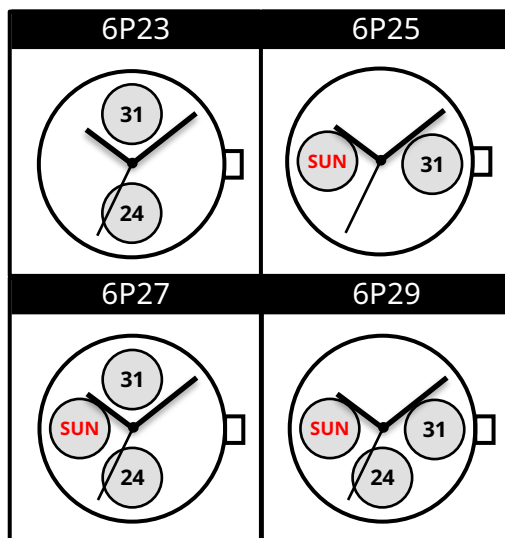

6P23 6P25 6P27 6P29

Size <ligne>	10 ½'''
Height <mm>	3.45
Accuracy <per Month>	±20 sec
Battery Life	3 years

Battery consumption could be minimum by pulling out the stem

Balance Weight <μN · m>	Minute 0.40
	Second 0.07
	Small 0.02
	24 Hour 0.137 (Except 6P25)

Clearance	

Original Package	1,000 pcs
------------------	-----------

Time measurement

Accuracy

The unit (gate) time of measurement must be set at "10 sec." and the measurement must be performed in the form of complete watch.

10 sec 10 sec 10 sec

High Hand Ver.
6P79

Setting the Time and Day

Setting the Date

DO NOT set Day and Date between 9:00pm - 1:00am