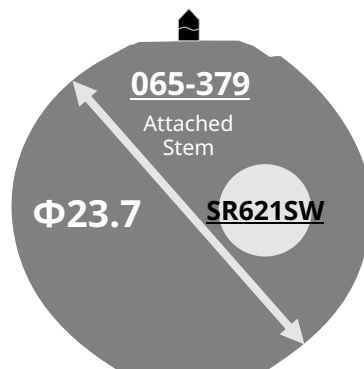

6P23 6P25 6P27 6P29

Size <ligne>	10 ½'''
Height <mm>	3.45
Accuracy <per Month>	±20 sec
Battery Life	3 years

Battery consumption could be minimum by pulling out the stem

Balance Weight <μN · m>	Minute 0.40
	Second 0.07
	Small 0.02
	24 Hour 0.137 (Except 6P25)

Clearance	

Original Package	1,000 pcs
------------------	-----------

Time measurement

Accuracy

The unit (gate) time of measurement must be set at "10 sec." and the measurement must be performed in the form of complete watch.

10 sec 10 sec 10 sec

High Hand Ver.
6P79

Setting the Time and Day

Setting the Date

DO NOT set Day and Date between 9:00pm - 1:00am